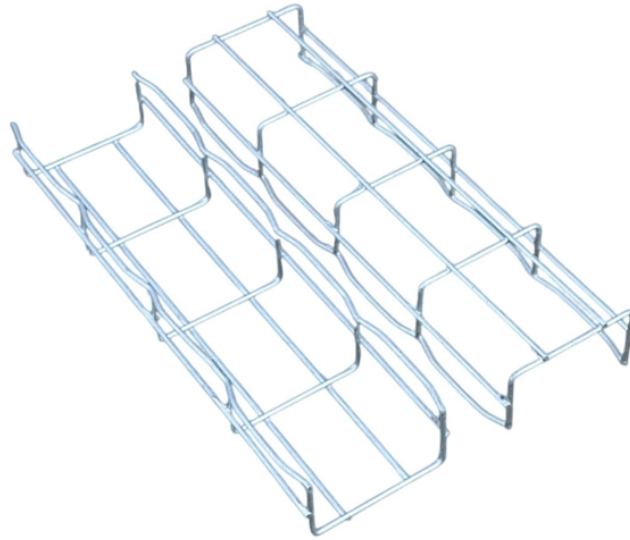

## Chad Power Fiberglass Cable Trays Available Now

## Chad Power Fiberglass Cable Trays Available Now

Fiberglass Cable Trays are lightweight, corrosion-resistant, and durable cable management solutions designed for industrial, chemical, and power applications, ensuring safe cable support, easy ...

Our fiberglass cable tray has been designed by our technical experts to meet customer needs for quality performance in the harshest environments. Our Glass-Reinforced Polymer (GRP) cable tray systems ...

FRP cable tray, also known as GRP tray, is a durable support system made from advanced resin and fiberglass reinforcement, designed to manage and protect cables from heat, rain, and corrosive ...

Looking for a reliable perforated cable tray supplier? FiberTech Global provides high-quality, versatile trays for optimal cable support and heat dissipation. View specs and pricing.