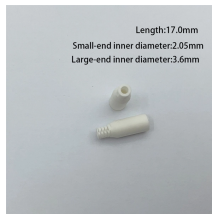

Custom manufacturer of cabletrays made from aluminum, fiberglass reinforced plastic (FRP), galvanized and stainless steel materials. Suitable for supporting insulated electrical cables.