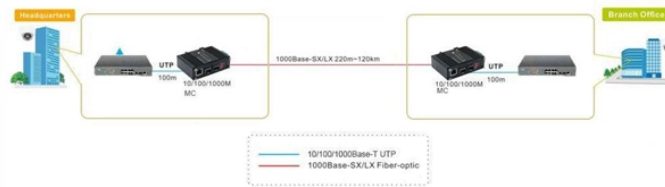

## Central Asian Five Countries Junction Box 6-pin

## Central Asian Five Countries Junction Box 6-pin

2/3/4/5/6 pin plug connector, cable range: 5-9mm or 9-12mm for your option. Voltages up to 450V, work temperature: -40°/-40° to 105°/221°.

Within the Central Asian context, the market encompasses a wide range of products, from basic plastic enclosures for residential wiring to robust, corrosion-resistant metal boxes ...

Protect and organize your EV wiring with the PVC 6-Pin Junction Box. Durable, weather-resistant, and easy to install, it ensures secure connections and reliable electrical performance for your vehicle.

5A 6 Way Junction Box offered by China manufacturer Shenzhen Zhongpu Electronic Co., Ltd. Buy directly with low price and high quality.

5pin 6port Junction Box Default lead is 20'. Other length are available. Can come with an amp lead connector.