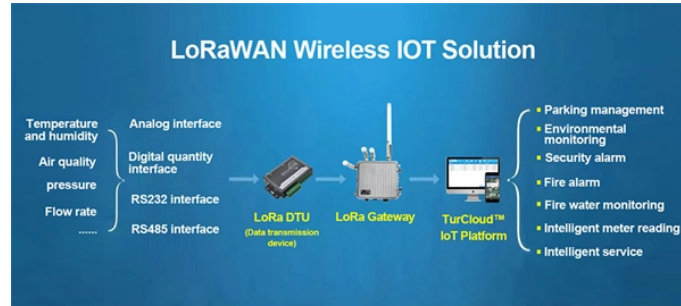

Central Asia Standard Secondary Distribution Box