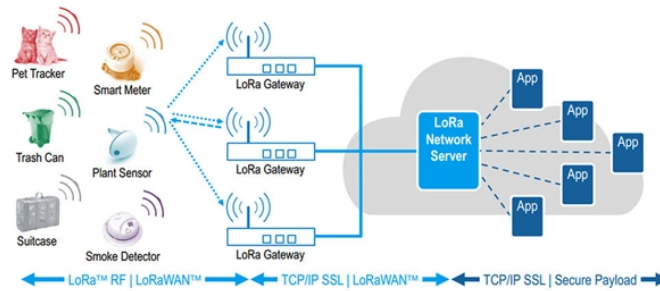

## Central Asia Standard Secondary Distribution Box

## Central Asia Standard Secondary Distribution Box

Understand distribution boxes (DB boxes) in 5 minutes. Learn about types, components, functions, and uses. Find the perfect DB box for your needs.

In addition to our standard power distribution boxes, DOHO also provides custom control panels that are designed and manufactured according to your specific requirements.

The 8DJH is a compact, gas-insulated medium-voltage switchgear for secondary distribution. Its maintenance-free design ensures operational security and reliability.

An ATC uses a cable connection on either the primary side, secondary side or both, and is placed between the transformer and the remotely mounted primary or secondary equipment.