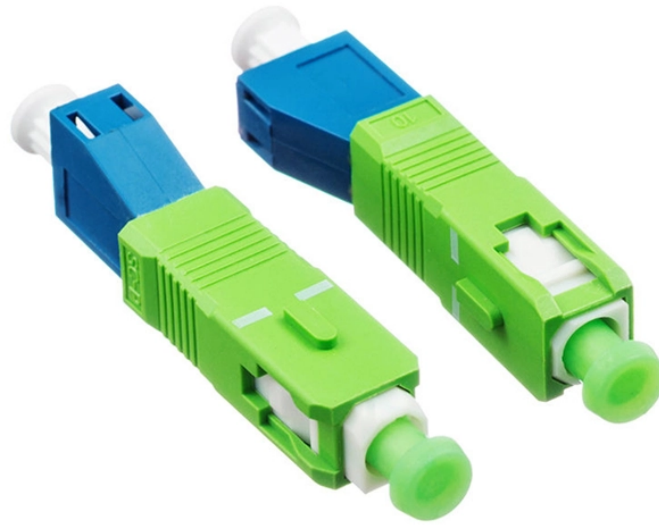

Central Asia Multi-hole Trough Cable Tray Factory

Central Asia Multi-hole Trough Cable Tray Factory

It is the largest cable tray manufacturer and supplier on the China. The company's main products include wire mesh cable trays, trough cable trays, trapezoidal cable trays, cable trays, large-span cable ...

TONGZHOU MACHINERY (CABLE TRAY)FACTORY is a manufacturer with a daily output of more than 40,000 meters and an annual output value of more than 60million dollars, specializing in the ...

The XQJ series cable trays produced by our company are divided into eight series: steel and stainless steel ladder type, tray type, groove type, combination type, large span, aluminum alloy, flame ...

JLH cable trays mainly include cable trunking, cable ladder, perforated cable tray, wire mesh cable tray, strut channel, and cable tray fittings, etc. All these product are engineered and ...

China GI Cable Tray manufacturer, Langfang Henghao Metal Products Co., Ltd is Trough Cable Tray factory, offering quality products at factory prices.