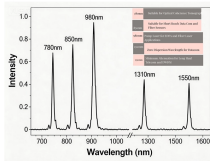

## Ce6885 optical module

Huawei CE6885-48YS8CQ switches provide high-density 10GE/25GE/50GE access in DCs to build DCN platforms for enterprises and carriers in the cloud era. The switches can also work as core or ...