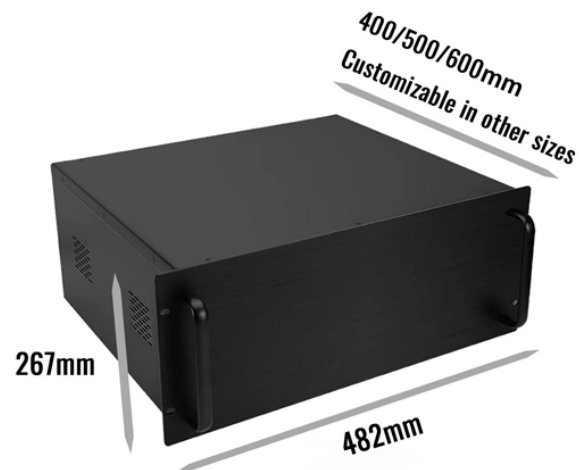

## Ce6885 optical module

Huawei CE6885-48YS8CQ switches provide high-density 10GE/25GE/50GE access in DCs to build DCN platforms for enterprises and carriers in the cloud era. The switches can also work as core or ...