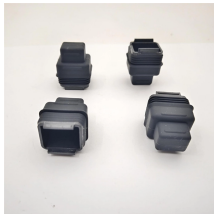

Cap-type fiber optic fusion splice box

Cap-type fiber optic fusion splice box

Explore reliable optical fiber splice closures for network deployment. Our closures prioritize reliability, installability, and flexibility.

Furnished with four plugged cable ports (2 aluminum and 2 plastic) for either All-Dielectric Self-Supporting (ADSS) or Optical Ground Wire (OPGW) cables, the splice enclosure can be pre ...

F2H Cap Type Fiber Optic Splice Closure 2 Functions Grandway's fiber optic closure provides a high density wall mounted or pole mounted solution for next generation networks, which aims to provide ...

Fiber Splice Tray & Protection Sleeves ensure 100% protection & cable management for fusion and mechanical splicing, holding up to 6, 12, 24 single/ribbon Fibers.

Shop Our Inventory Of Fiber Optic Splice Closures Online. Graybar Is Your Trusted Distributor For Fiber Optic Closures.

With their compact and uniform design, the splice boxes for both the DIN rail and 19" mounting provide ample interior space for the secure connection of fiber optics.

Our fiber optic splice enclosures are designed to protect and organize fiber splices in rack-mounted or wall-mounted installations. Made from durable aluminum or steel, these enclosures provide a secure ...