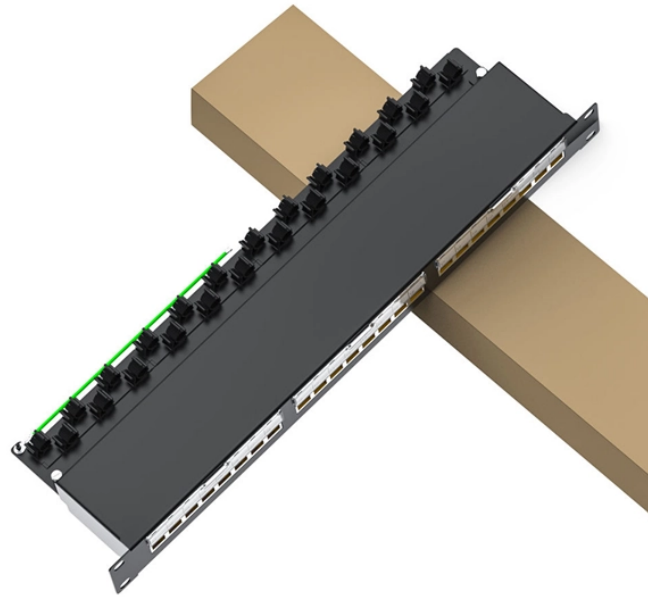

Cap-type fiber optic fusion splice box

Cap-type fiber optic fusion splice box

Explore reliable optical fiber splice closures for network deployment. Our closures prioritize reliability, installability, and flexibility.

Furnished with four plugged cable ports (2 aluminum and 2 plastic) for either All-Dielectric Self-Supporting (ADSS) or Optical Ground Wire (OPGW) cables, the splice enclosure can be pre ...

F2H Cap Type Fiber Optic Splice Closure 2 Functions Grandway's fiber optic closure provides a high density wall mounted or pole mounted solution for next generation networks, which aims to provide ...

Fiber Splice Tray & Protection Sleeves ensure 100% protection & cable management for fusion and mechanical splicing, holding up to 6, 12, 24 single/ribbon Fibers.

Shop Our Inventory Of Fiber Optic Splice Closures Online. Graybar Is Your Trusted Distributor For Fiber Optic Closures.

With their compact and uniform design, the splice boxes for both the DIN rail and 19" mounting provide ample interior space for the secure connection of fiber optics.

Our fiber optic splice enclosures are designed to protect and organize fiber splices in rack-mounted or wall-mounted installations. Made from durable aluminum or steel, these enclosures provide a secure ...