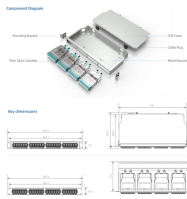

Our products are CSA-approved, and we prioritize excellence, innovation, and customer satisfaction. Our extensive product range includes cable ladders, cable trays, basket trays, channel trays, floor ...