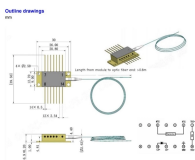

Explore top cable tray manufacturers in Canada like Superior Tray, Unitray, Graybar Canada, Zip Tray, and Lumen. Discover reliable cable management solutions for industrial and ...