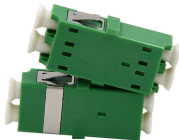

CER attaches great importance to quality, innovation and customer satisfaction. CER has been producing cable trays, cable ducts, floor boxes and wire mesh trays for the Canadian market for over ...