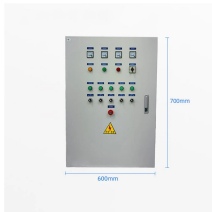

No need for any drilling which makes for an extremely fast and simple installation. Compare B-Line or Thomas & Betts cable trays to ZipTray for an informed decision.

Explore top cable tray manufacturers in Canada like Superior Tray, Unitray, Graybar Canada, Zip Tray, and Lumen. Discover reliable cable management solutions for industrial and ...