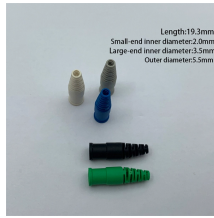

Canadian Single-Mode Fiber Pigtail

Canadian Single-Mode Fiber Pigtail

Available in LC/PC and SC/PC with OS1 and OS2 fiber types, these pigtails ensure precise optical alignment and long-term durability. Designed for minimal insertion loss and high return loss ...

BlueStorm FIBER OPTIC SIMPLEX PIGTAIL Features:
1- Core Cladding Diameter: Single mode (9/125) 2- Core Cladding Diameter: Multi-mode/om1 (62.5/125) 3- Core Cladding Diameter: Multi-mode/om3 ...

Fiber Optic Interconnects, Patch Cords & Pigtails
Not finding what you're looking for?