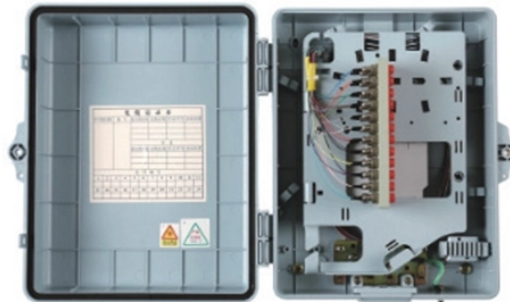

Canadian Single-Mode Fiber Pigtail

Canadian Single-Mode Fiber Pigtail

Available in LC/PC and SC/PC with OS1 and OS2 fiber types, these pigtails ensure precise optical alignment and long-term durability. Designed for minimal insertion loss and high return loss ...

BlueStorm FIBER OPTIC SIMPLEX PIGTAIL Features:
1- Core Cladding Diameter: Single mode (9/125) 2- Core Cladding Diameter: Multi-mode/om1 (62.5/125) 3- Core Cladding Diameter: Multi-mode/om3 ...

Fiber Optic Interconnects, Patch Cords & Pigtails
Not finding what you're looking for?