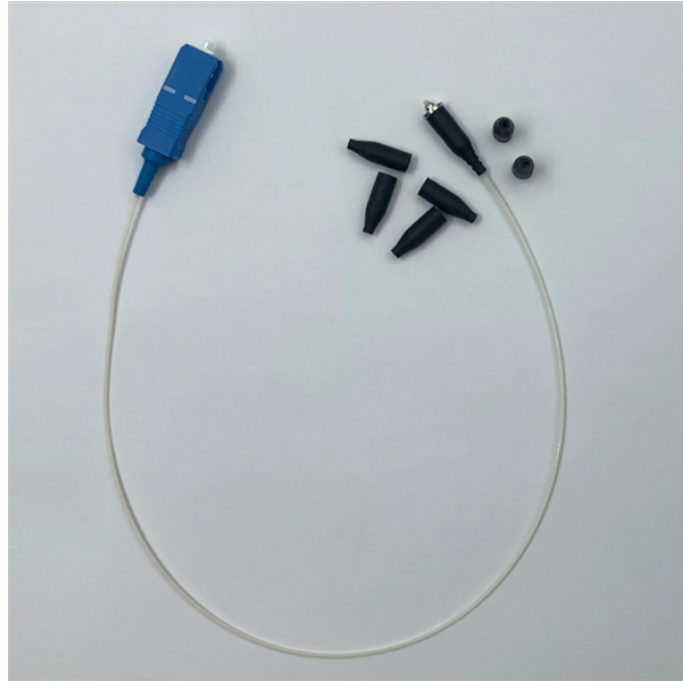

## Canada 10 Gigabit Optical Module Single Mode

Upgrade networks with our optical transceiver sfp+ 10g single mode module 1310nm 10km lc. This LC transceiver delivers effortless 10km connectivity for data centers and servers.

Single-mode, simplex, fiber transceiver module. The 10 Gbps Bidirectional Single-mode Optical Module is a simplex transceiver that delivers up to 10 Gbps speed over distances up to 10 kilometers.

The Intellinet 10 Gigabit Fiber SFP Optical Transceiver Module (model 507479) is fully hot-pluggable, and that allows you to install the module without rebooting your network switch for ...

Buy a Netgear ProSAFE 10 Gigabit Base-LR Lite SFP+ Single Mode Module or other Transceiver Modules at CDW.CA

SFP+ transceiver that supports 10G connections up to 10 km using single-mode fiber with a duplex LC UPC connector.

Built to exacting specifications and fully tested to ensure maximum performance, this high-quality fiber transceiver module can be installed into Cisco switches and routers that support the SFP-10G-LR ...