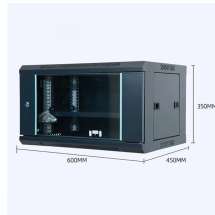

Geographical and historical treatment of Cameroon, including maps and statistics as well as a survey of its people, economy, and government.