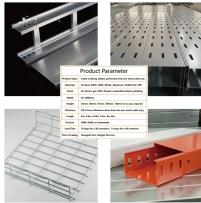

Serving residential, commercial, industrial, and government clients across European markets with advanced photovoltaic and energy storage solutions.

Provides an overview of Cameroon, including key dates and facts about this west African country.