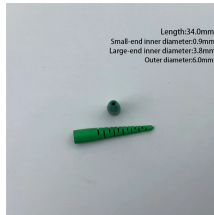

Serving regional integration, mobility and economic development, this symbolic bridge links Yagoua (Cameroon) to Bongor (Chad).