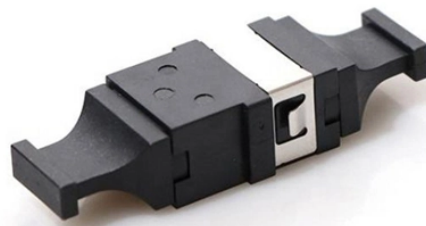

Cameroon Bridge Railing Lights

Cameroon Bridge Railing Lights

Choose from rugged, outdoor-rated white and color-changing light in a wide range of form factors, output levels, and light distribution patterns to achieve your vision.

Recessed LED lights sit flush with the bridge surface and offer subtle, low-profile lighting. They can be installed in steps, handrails, or deck slabs to highlight where people walk.

Cameroon is often described as “Africa in miniature” because of its extraordinary geographic, cultural, and linguistic diversity. Located at the crossroads of West and Central Africa, ...