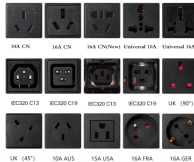

VP.Start is proud to collaborate with EDC and all its branches across Cambodia in hosting an exclusive workshop on “A Data-Driven Revolution for the Smart Grid.”

On February 28, the SchneiTec x CHINT Cambodia joint venture factory officially opened in Phusa, Cambodia. This is the first local medium-voltage comprehensive power equipment ...