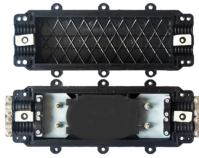

Cable troughs and trays

Cable troughs and trays

Open-Frame Cable Trough mounts horizontally on rack angles to support cables and power cords. ProLine Horizontal Cable Trough provides cable routing from front-to-back. EconoTrough protects ...

Cable trays and baskets are designed to help support and route cable bundles in an organized manner along ceilings or walls. Shop for cable tray systems now.

The APC AR8576 is a Ladder Hanger Kit and Cable Trough. It is a comprehensive selection of accessories designed to organize power or data cables within a rack environment.

Chalfant Ladder Cable Tray Systems are ideal for indoor and outdoor cable management. They provide reliability, ease of installation, and cost savings both initially and long term.

Cablofil steel trough trays provide the strength and security required when the need to limit cable access is of primary importance.

High stability concrete or composite cable trough systems for secure protection of cables and utilities within internal or external surfaces.

Choose from a wide array of cable tray products designed by MonoSystems, the leader in cable management equipment.