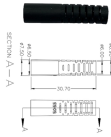

This 12 port fiber access terminal box is designed to connect feeder cables to subscriber drop cables for FTTH last-mile fiber connectivity. It integrates fiber splicing, optical signal splitting, termination and ...