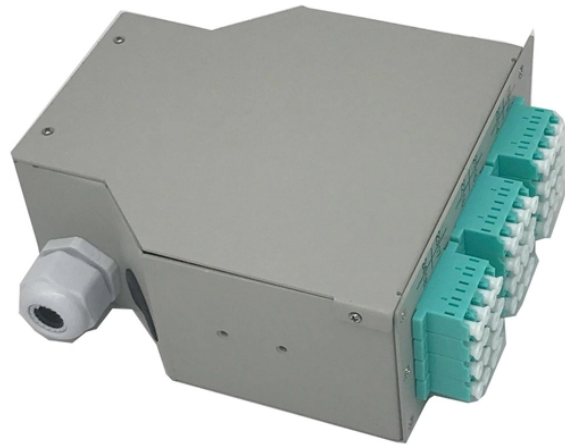

Cable trays used in photovoltaic systems

Cable trays used in photovoltaic systems

Learn how cable trays improve cable management in solar power plants. Discover types, benefits, installation tips, and why they are essential for efficient solar systems.

Solar cable tray systems constructed from aluminium are lightweight yet robust, making them easy to install without compromising on durability. This is especially important for systems mounted on ...

Sunforson offers durable SunRack® cable trays designed for efficient solar panel installations. Engineered to meet international standards, these cable trays ensure safe and organized wiring for ...

Our wire mesh cable trays offer a modular, durable, and cost-effective solution for managing solar system cables. Available in stainless steel, hot dip galvanized, pre-galvanized, and powder coated ...

Solar Cable Tray from MP Husky is designed to meet the unique requirements of the solar industry. Providing cable protection, cable support, and wire management, MP Husky solar cable tray systems ...

Solar Snake Tray is the only weatherproof, hand-bendable cable conveyance that quickly and securely carries DC circuitry from solar panels to their terminations. Change directions easily by bending ...