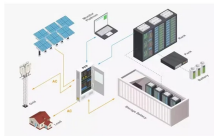

Cable trays are used in electrical systems

Cable trays are used in electrical systems

In the electrical wiring of buildings, a cable tray system is used to support insulated electrical cables used for power distribution, control, and communication.

Cable trays are essential components in electrical systems, providing a safe, organized, and efficient means of managing cables. They are widely used across industries such as ...

Explore real-world cable tray applications across data centers, industrial plants, solar projects, and more. Learn which cable tray types fit your project and get expert recommendations.

Cable trays, as an important component of modern building electrical systems, play a crucial role in supporting and protecting cable lines, ensuring smooth power and signal transmission.

A cable tray is a structured mechanical support system used in the electrical wiring of buildings and other structures to organize and secure insulated power, control, and communication ...

Cable trays are components of support systems for power and communications cables and wires. A cable tray system supports and protects both power and signal cables and facilitates ...

Contact Us

For more information, pricing, or custom network solutions, please contact us: