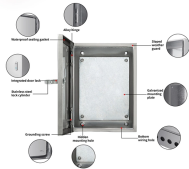

The primary purpose of a cable tray system is to offer structured support for power and communication cables. They provide a robust platform for routing, protecting, and managing both power and signal ...