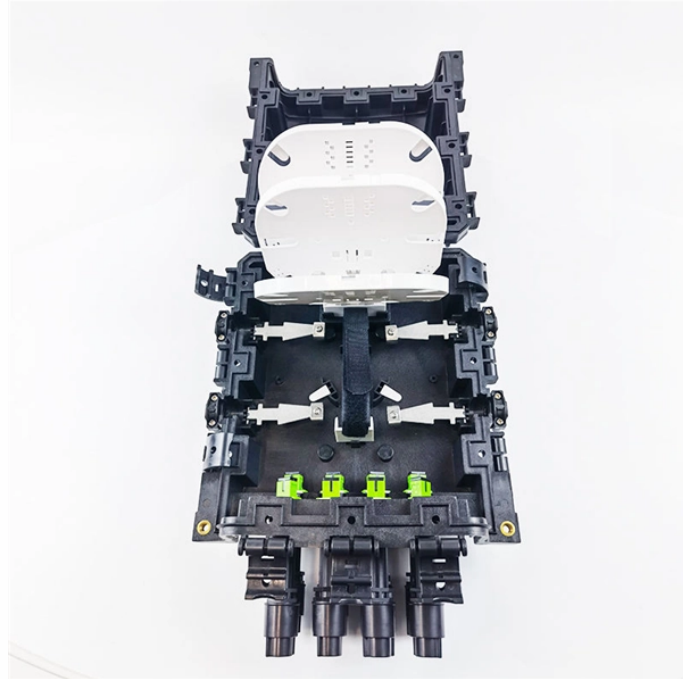

Cable tray with a concave center

Cable tray with a concave center

Hubbell's NEXTFRAME® Ladder Tray is the effective and widely used cable runway that supports and delivers bundles of cable between cabinets, racks, and closets, along walls, and suspended from ...

Available with multiple accessories for maximum flexibility for different configurations: convex and concave risers, 15°/30°/45°/90° bends, adjustable bends, tee with cover, vertical junctions, T ...

As the industry leader in cable tray, Eaton offers one of the widest ranges of B-Line series cable management solutions available in the market today. With ...

Cable Tray & Pathway Personalize your cable management and pathway to meet your needs
Tailored Cable Solutions Our range of components lets you configure a cable tray to route cables through ...

Choose from our selection of cable tray center-mount hangers, including cable and hose trays, steel formable cable and hose trays, and more. Same and Next Day Delivery.

Explore all types of cable trays—ladder, perforated, basket, solid, and channel. Learn their uses, materials, pros, cons, and key differences.

Catalogues: Busway, Cable Tray, Electrical Energy Distribution Solutions and more! You can easily download all of the EAE USA product catalogues on [eaeusa](http://eaeusa.com) .