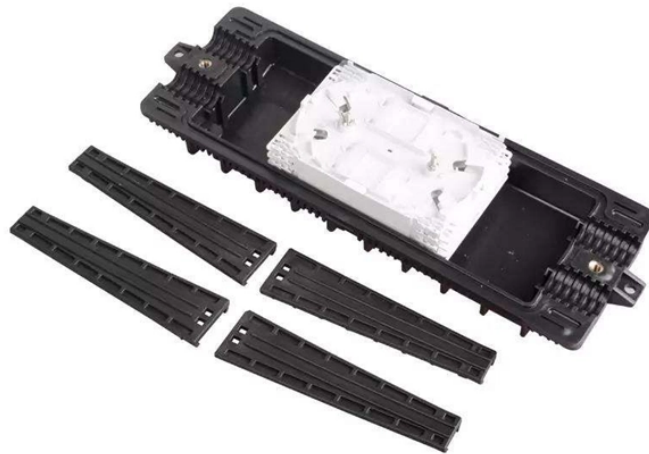

Cable tray wholesale and sales channels

Cable tray wholesale and sales channels

Distributor of cabletrays including wire mesh, fiber, straight sectioned, and bendable cabletrays. Made from galvanized steel, carbon steel, and PVC materials. Features vary depending ...

As a less-expensive alternative to conduit, a stronger alternative than wire basket, and superior to generic tray, Snap Track saves on labor and reduces total installed costs. Snap Track Channel is ...

Top 10 Cable Trays Manufacturers And Suppliers
Cable trays, as the name suggests, are structural systems used to hold and support cables and wires in ...

There are a few types of cable trays including: solid-bottom trays, cable channel or trough trays, ventilated trays and ladder trays. There are a large number of cable tray fittings that are made ...