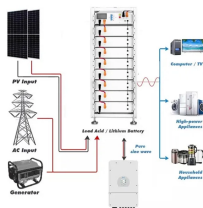

Share and download revit families, ask questions and share ideas in our forum and learn from our tutorials