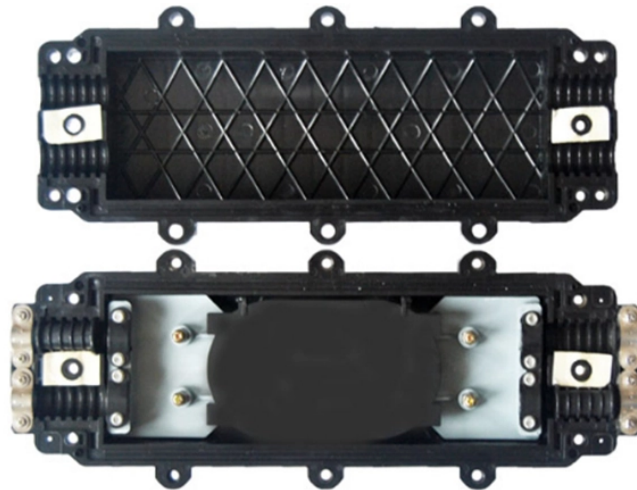

## Cable tray vertical 45

## Cable tray vertical 45

Compare cable TV and internet providers in your area. See plans, pricing, and bundles for every provider at your address. Find the best deals across 50 states.

The Galvanized Cable Tray Ladder is a lightweight, durable solution designed to organize and support cables in industrial, commercial, and telecom installations.

The aluminum I-beam design of ITray is perfect for industrial installations with large diameter cables in long span situations, minimizing total tray width and creating a smooth transition between straight ...

Atkore Channel supports single branches of power or multiconductor control cable or instrument tubing. Ideal for communication, fire alarm, or call station and clock cabling. All elbows are supplied with one ...