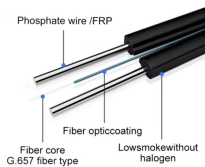

We offer a range of cable crossovers and tees, available in both equal and unequal measures, for light, medium, and heavy duty cable tray systems in widths of 50mm - 900mm.