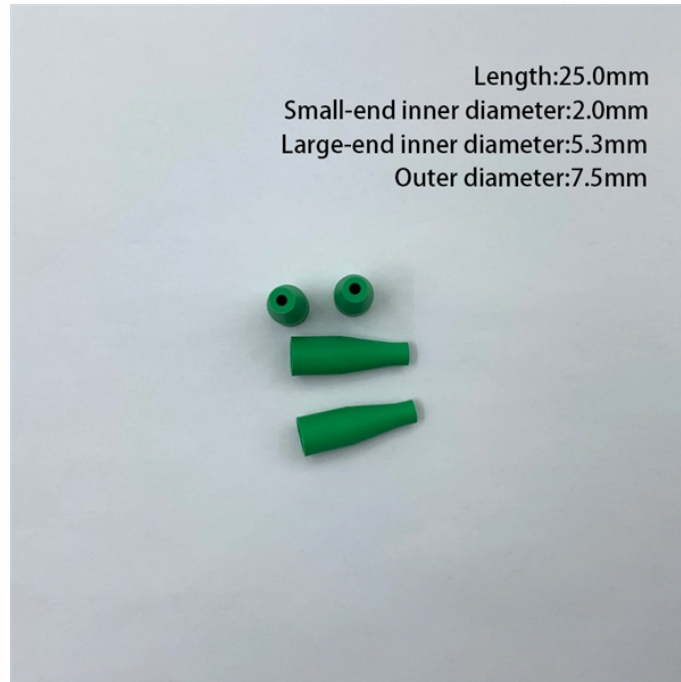

Cable tray tee installation diagram

Cable tray tee installation diagram

To ensure that the complete ladder tray wiring system performs as designed, it is important that it is properly installed. Personal injury as well as property damage will result if proper installation and ...

These documents: ANSI/NEMA VE-1, Metal Cable Tray Systems; NEMA VE-2, Cable Tray Installation Guidelines; and NEMA FG-1, Non Metallic Cable Tray Systems, are an excellent industry resource in ...

Use this guide to learn the most effective installation practices when installing Cablofil tray. Each example of bends and tee's clearly illustrate proper tray cutting combined with recommended usage ...

Tees and X Junctions Wire Mesh Cable Tray Reducer and Tee Junction Instructions CABLE TRAY CUTTING & BENDING GUIDES CONFIGURING CABLE TRAYS FOR INSTALLATION Horizontal Tees

Each configuration of radius, intersection, tee, reduction or other custom install ships complete with steel bottom, poly (UL rated 94V-0 flame rating) and attachment hardware.

Hubbell's NEXTFRAME® Ladder Tray is the effective and widely used cable runway that supports and delivers bundles of cable between cabinets, racks, and closets, along walls, and suspended from ...

Specifies requirements for metal cable trays and associated fittings designed for use in accordance with the rules of Canadian Electrical Code, Part I and the National Electrical Code®