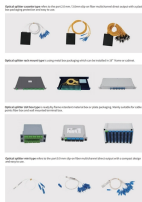

## Cable tray tee cover plate accessories

Series 6 Trough Cable Tray Series 6 Trough Cable Tray is a sleek and versatile solution for wire and cable management, manufactured right here in the USA. The Series 6 system offers a complete line ...

These are the most corrosion-resistant tray systems we offer for routing cable and hose in configurations such as curves, slopes, and tees. Cut, bend, and connect the wire mesh trays.

ExpressTray ETA-CC-S6 Cover Clip, 0.787 in L x 1.85 in H, For Use With Steel Wir...

These cable tray fittings and accessories are essential for the seamless installation of an integrated cable management system, allowing for functions such as widening, heightening, connecting, and ...