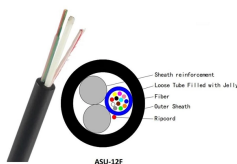

Founded in 1955, MP Husky designs and manufactures UL CSA NEMA Cable Tray Systems, UL CSA NEMA Wire Mesh/Basket Cable Tray Systems, and UL CSA NEMA Cable Bus Power Distribution ...