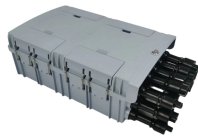

Cable tray support bracket price list

Cable tray support bracket price list

	<p>Find your cable tray support easily amongst the 28 products from the leading brands (Ebo Systems, Electric Power Engineering, VALDINOX, ...) on DirectIndustry, the industry specialist for your ...</p>
	<p>A cable tray bracket is a vital structural component in electrical installations, providing secure support for cable trays that carry power, control, and communication cables.</p>
	<p>There are a large number of cable tray fittings that are made compatible with each type of tray. These fittings help in maintaining support of the cable tray system. Shop Graybar's collection of cable tray ...</p>
	<p>Product Category Feedback: Did you find what you are looking for?</p>
	<p>Protective End Cap, Height: 1-1/2", Material: Rubber, Color: Black. Package Quantity: 2, Sold in pairs. Cable Tray, Divider Strip, 2 Inch, COT30, For cable separation within a single tray.</p>

Cable Tray, 2" Depth x 4" Width x 10" Section,
Material: Carbon Steel. Finish: Electroplated Zinc.

Find here Cable Tray Support, Cable Tray Stand Off
Brackets manufacturers, suppliers & exporters in
India. Get contact details & address of companies
manufacturing and supplying Cable Tray Support,
...