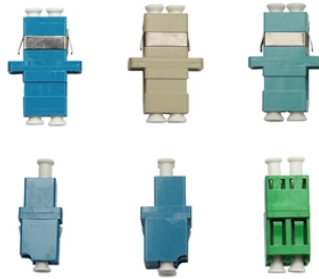

## Cable tray soft copper wire

## Cable tray soft copper wire

Cablofil® Products Cablofil is the global gold standard for total cable management. Explore the one-stop shop for innovative, fast, and dependable cable management systems including wire mesh tray, ...

Southwire SIMpull® THHN/THWN-2 copper conductors are primarily used in conduit and cable trays for services, feeders, and branch circuits in commercial or industrial applications as specified in the ...