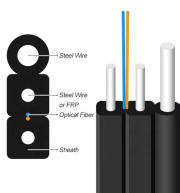

Cable tray reverse support bend

✓ IP65/IP55 OUTDOOR CABINET

✓ OUTDOOR CABINET WITH AIR CONDITIONER

✓ OUTDOOR ENERGY STORAGE CABINET

✓ 19 INCH

Cable tray reverse support bend

A cable tray bend is a connecting element used at points where the cable tray changes direction. It ensures that the cable trays smoothly change face at corners and angled turns along the cable route.

HellermannTytonGÇÖs low voltage raceway (TSR) is a one piece, non-metallic, adhesive backed, latching raceway designed to aesthetically organize and route communications wires, including high ...

Cable Tray 90° Vertical Inside Bend, 24" Radius, 24" Wide, 6" High, Aluminum

Cable trays are one of the most reliable solutions for keeping cables safe and organized. Let's take a look at why cable trays from SILTEC are the best way to manage your cables.

The Ladder Tray features light, rugged, tubular steel construction. It is designed for mechanical support and strain relief in long runs of cable and creates a smooth gradual bend for cable. Rail and stringer ...

Attach Cable Trays to Cable Tray Supports and connect to other Cable Trays with splice clamps to form continuous system. Adjust height of each Cable Tray Support and correct height if necessary. ...

Chalfant Ladder Cable Tray Systems are ideal for indoor and outdoor cable management. They provide reliability, ease of installation, and cost savings both initially and long term.