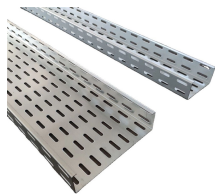

Cable tray rectifier tube

Cable tray rectifier tube

Cable tray length is selected based on the load to be supported, the distance between the supports (also referred to as the span), and handling and installation constraints.

Fiberglass channel is designed to carry light wiring or tubing loads where a transition from cable tray to individual control points is required.

Product Photography

We recently merged with Ocean-1, a market leader in the supply of ABS approved cable tray systems and related support products to the Marine, Offshore, Onshore, Rig, Shipbuilding and Oil & Gas ...

A cable tray system is used to support insulated electrical cables used for power distribution, control, and communication. Cable trays are used as an alternative to open wiring or electrical conduit ...

Cable Tray, 2" Depth x 4" Width x 10" Section, Material: Carbon Steel. Finish: Electroplated Zinc.

We offer a full line of tube clamps and pipe clamps along with the hardware to match your needs. Widely deployed in power generation, petrochemical, food processing, and semiconductor manufacturing, ...