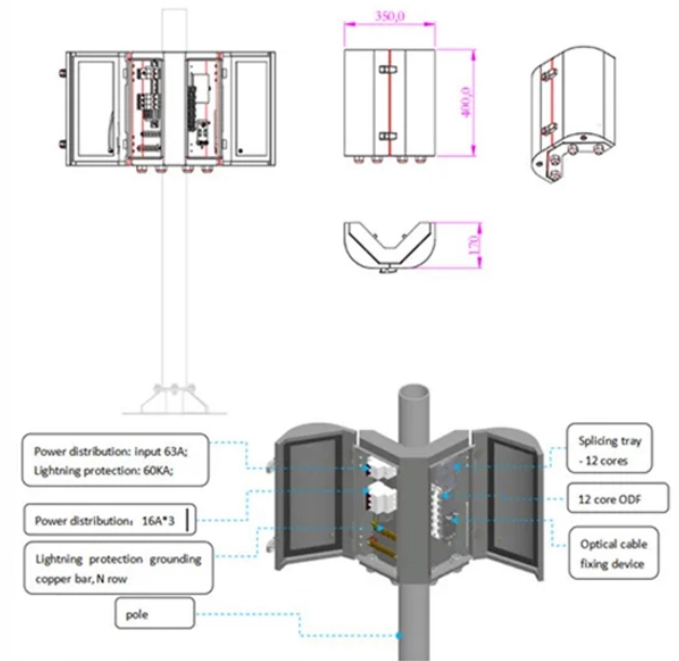

Cable tray profiles

Cable tray profiles

Order Kable Kontrol Wire Mesh Cable Tray Straight Section, 304 Stainless Steel, 4in W x 2in D x 9.83ft L, KK-4X2X10-304SS at ...

Our cable tray systems securely hold and protect cables and come in many models and sizes, solid bottom and ventilated.

Product Overview Achieve a clean, professional cable management system with the Kable Kontrol® Stainless Steel Cable Tray Straight Sections. Constructed from high-quality 304 stainless steel with a ...

Recommended for electrical installations, telecommunications, pipelines and supports for cable trays. The INDEX range of profiles and supports consists of a wide variety of products and accessories for ...

Discover high-quality Cable Tray Systems at CableOrganizer. Organize and protect your cables with durable, reliable solutions for any setup. Shop now!

Order Kable Kontrol Wire Mesh Cable Tray Straight Section, 304 Stainless Steel, 4in W x 2in D x 9.83ft L, KK-4X2X10-304SS at Zoro . Great prices & free shipping on orders over \$50 when you sign in ...