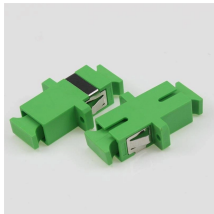

Cable tray mounting brackets

Wire Mesh Cable Tray, 60" x 8" x 2", 4", or 18" | Zinc Plated Steel Cable Management Rack, Adjustable Cable Basket for Network, AV, Fiber Optic, Garage & Office Use (2Pcs)

There are a large number of cable tray fittings that are made compatible with each type of tray. These fittings help in maintaining support of the cable tray system. Shop Graybar's collection of cable tray ...

Cable Runway Wall Angle Support fastens ladder rack to a wall or other flat surface. This Wall Angle Support, LWASK24BLK item fits 24.00 with a material of Steel color Black.

Discover cable tray supports at TechLine Mfg. Choose from hangers, brackets, and clamps for your needs. Contact us today for custom or standard-sized brackets!

This L-shaped bracket allows you to mount sections of cable tray along the wall of your data center, network closet or industrial space to extend your cable management application.

Contact Us

For more information, pricing, or custom network solutions, please contact us: