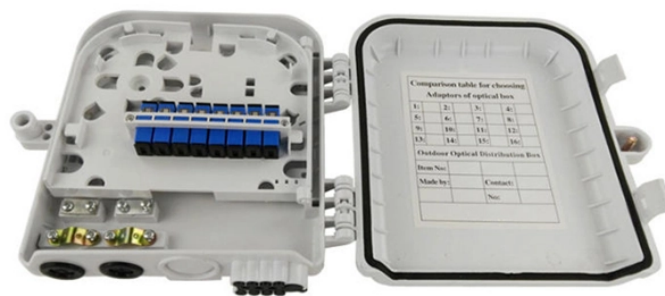

Cable tray laying in Middle Eastern aluminum plant

Overview

Alfazal Engineering specializes in the manufacture and installation of high-quality aluminum cable tray. Wescosa designs and manufactures cable tray systems, including perforated tray, cable ladder, channel tray and strut (metal framing), directly from production facilities in Dammam Saudi Arabia. Industrial plants house high-voltage electrical lines, control. Welcome to Bonn Metal Construction Industries LLC (BMCI), one of the leaders for manufacturing cable management systems and providing a range of premium cable trays, ladders, and accessories. Standard lengths of 3M and 6M are available in a range of side wall depths and material gauges, offering increased cable load capability to meet the most onerous of. ADHWA CABLE TRAY is one of the leading cable tray suppliers in the KSA&Middle east, Adhwa supplies a broad line of high quality cable tray systems to the construction, electrical, telecommunications, and industries.

Cable tray laying in Middle Eastern aluminum plant

Channel Cable Trays are ideal for applications where a small amount of cables installed and when conduit is not the right choice. Typically used for single power cable, multiple control cables, or signal ...

Emerald Steel Industries LLC in Ajman UAE is the suppliers of Cable Tray products in UAE and has wide variants of cable tray products manufactured out of top quality raw materials.

Omega Furring Channel is a metal channel used in construction for ceiling and wall framing systems. The unique design of the Omega shape provides reliable support and installation platform for various ...