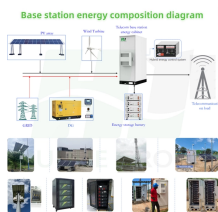

Our company is a trusted manufacturer of high-quality bends for cable trays, engineered to provide seamless transitions and superior support in cable management systems.