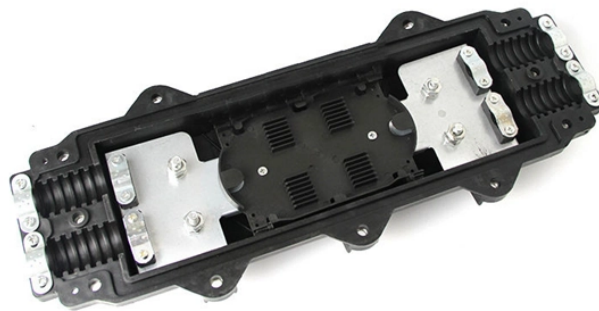

Cable tray installation nut set

Cable tray installation nut set

Two-piece bracket attaches to 3/8" (9.5mm) wide x 1 1/2" (38.1mm) or 3/8" (9.5mm) wide x 2" (50.8mm) ladder rack rail. Bracket halves slide into position and clamp together on the ladder rack rail, which ...

Find high-quality cable tray bolts and nuts for secure installations. Explore top suppliers, materials, and sizes. Click to discover reliable solutions for your project needs.

As a leading manufacturer of Carbon steel and stainless steel channel nuts, T& Y Hardware has all your line type and materials nuts. For Standard channel nuts such as M6, M8, M10, and M12, we usually ...

Our cable tray bolts are zinc plated have a cross-slot head and come with serrated flange nuts.

Cable Tray, 2" Depth x 4" Width x 10" Section, Material: Carbon Steel. Finish: Electroplated Zinc.

Discover cable tray bolts and nuts with CE-certified, corrosion-resistant steel for secure, industrial-grade cable management solutions.

Specifically designed to provide a rapid and secure fixing when erecting cable trays. The fixed washer to flange nut prevents it from falling into the socket driver.

These tray bolts and serrated flange nuts are specially designed for the rapid installation of cable tray and give a superior fixing than traditional roofing bolts.