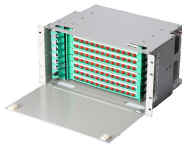

Cable tray funnel-shaped tee vertical

Cable tray funnel-shaped tee vertical

Manage fiber cables with Primus Cable's 10-to-5 Vertical Tee. Easily create 90° drops from 10" trays to 5" channels via tool-free, flame-retardant PVC design.

Prefabricated steel cable tray fitting with universal splice, strong corrugated design, and accessories for efficient installation.

In this eibabo® catalogue Cable carrying systems > Tee funnel for cable tray you will find items from the following product groups: Item overview: Branch piece Cable carrier T-branch, vertical... [read more »](#)

Manufactured to complement the range of standard Cable Tray fittings, the Vertical Tee provides added flexibility to your installation. Available in Ascent, Descent and Lateral Descent variations.

Vertical tees connect to two 5" straight channel sections or other transitional fittings to provide a 90° vertical drop in a fiber routing system. It maintains minimum cable bend radius requirements.