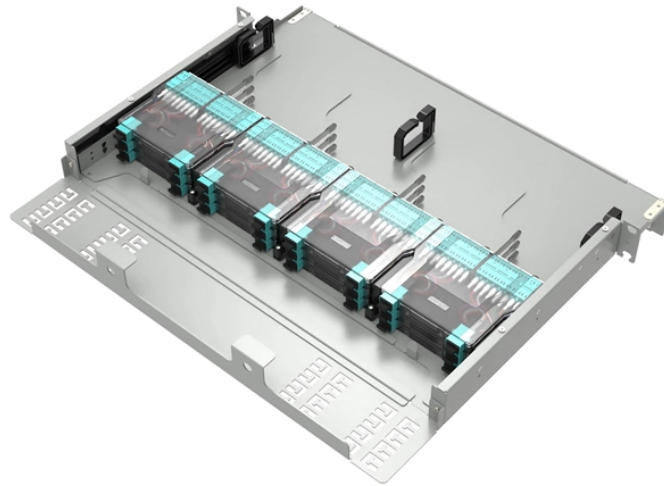

Cable tray funnel-shaped tee vertical

Cable tray funnel-shaped tee vertical

Manage fiber cables with Primus Cable's 10-to-5 Vertical Tee. Easily create 90° drops from 10" trays to 5" channels via tool-free, flame-retardant PVC design.

WBT's shaped crosswires eliminate cable stress by increasing the support of the cabling, yet still offers the same functionality of wire tray to cut and configure, and utilizes the same splicing and mounting ...

Discover our Vertical Tees for cable tray systems. Contact us today for availabilities and receive a quote. Fast shipping for just in time delivery!

Manufactured to complement the range of standard Cable Tray fittings, the Vertical Tee provides added flexibility to your installation. Available in Ascent, Descent and Lateral Descent variations.

Prefabricated steel cable tray fitting with universal splice, strong corrugated design, and accessories for efficient installation.

In this eibabo® catalogue Cable carrying systems > Tee funnel for cable tray you will find items from the following product groups: Item overview: Branch piece Cable carrier T-branch, vertical... [read more »](#)