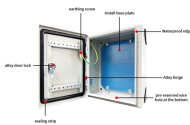

Our aluminum, I-beam ladder cable trays feature 3-inch tangents and are using connectable with our fittings and accessories. Aluminum ladder cable trays benefit from being lightweight and resistant to ...