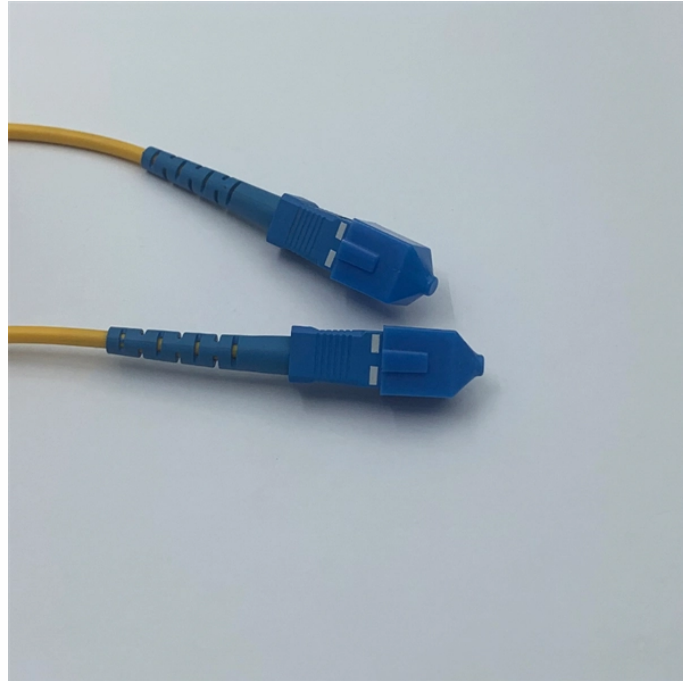

## Cable tray double rod

## Cable tray double rod

Constructed from our dependable ladder tray components, Cable Bus is a highly modular pathway that handles heavy-powered electrical currents while ensuring safe and reliable power transmission.

The nVent CADDY Wire Basket Tray PreForm Tee is a precision-engineered solution designed to streamline cable tray installations when routing cabling in two or three different directions.

Explore iTOOLco's cable tray rollers, designed for efficient installation and compatibility with various construction substrates. Enhance your cable management system today.

Channel cable tray secures cables using Eagle Basket pre-punched holes. New pre-punched holes allow the secure attachment of cables to the inside of the channel without the need to drill holes, ...

Steel wire mesh tray 60x60 mm with double rod in the base, with surface protection or AISI 304 or 316L stainless steel and safety edge for support and cable management. The Rejiband® cable tray is ...