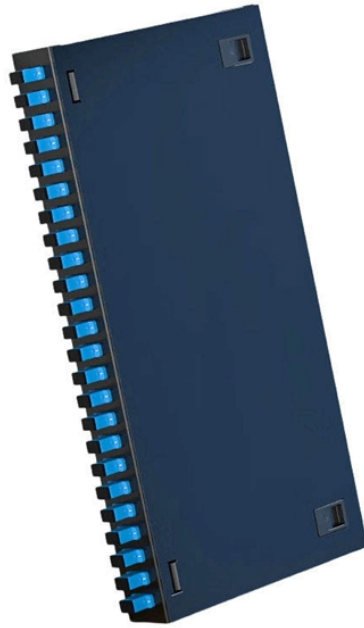

## Cable tray door

## Cable tray door

From heavy power cable pathways on oil drilling platforms to data center cabling, explore the cable tray that's strong yet easy to install. Fast installation with dependable support.

Hubbell's NEXTFRAME® Ladder Tray is the effective and widely used cable runway that supports and delivers bundles of cable between cabinets, racks, and closets, along walls, and suspended from ...

Aluminum is the preferred material for cable tray as it is sturdy while being lightweight and resistant to corrosion. Aluminum cable tray works in many settings and is easy to install and maintain.