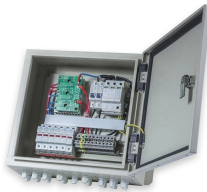

## Cable tray cover plate binding tools

Cable management tools, also known as cable managers, are made up of two primary parts: a cable management panel and a cover plate. These devices are installed within server cabinets and work in ...

If it has excellent electrical continuity and is integrated in the installation's equipotential bonding system, a metal cable tray reduces the coupling's impact and thus contributes to good EMC of the electrical ...

WBT PreForm and Fittings allow you to retrofit to any installed tray pathway, and it doesn't lock you into a single sourced supplier with proprietary sections and solutions.

Cable management tools, also known as cable managers, are made up of two primary parts: a cable management panel and a cover plate. These devices are ...