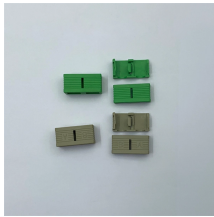

## Cable tray cover plate binding tools

## Cable tray cover plate binding tools

Cable management tools, also known as cable managers, are made up of two primary parts: a cable management panel and a cover plate. These devices are installed within server cabinets and work in ...

If it has excellent electrical continuity and is integrated in the installation's equipotential bonding system, a metal cable tray reduces the coupling's impact and thus contributes to good EMC of the electrical ...