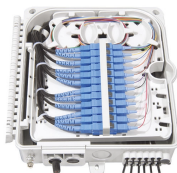

Cable tray control box

Cable tray control box

RSP Supply offers a comprehensive selection of cable tray systems and accessories designed for reliable cable management in demanding commercial and industrial environments.

There are a large number of cable tray fittings that are made compatible with each type of tray. These fittings help in maintaining support of the cable tray system. Shop Graybar's collection of cable tray ...

Atkore Channel supports single branches of power or multiconductor control cable or instrument tubing. Ideal for communication, fire alarm, or call station and clock cabling.

Get cable management trays that protect your workspace and prevent tripping hazards. Find models suitable for different desk thicknesses with secure mounting.

Kable Kontrol offers a wide range of high-quality, durable cable tray and accessories for organizing and managing cables in a variety of settings.

Put your cable trays horizontally along a wall. Add orderly cable routing to any part of your rack! Eliminate sharp bends of cable entering and exiting your trays.