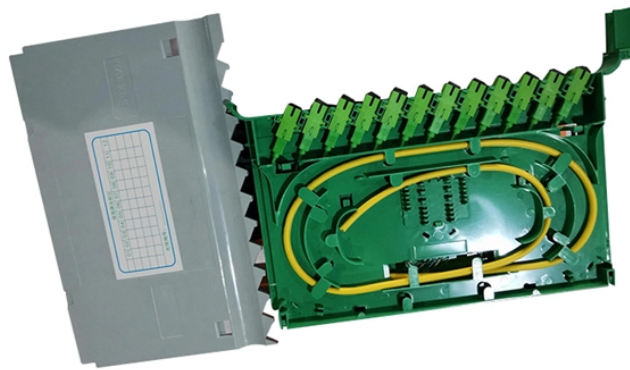

Cable tray connecting pieces on both sides of the cable tray

Cable tray connecting pieces on both sides of the cable tray

Learn common methods for connecting cable trays safely and efficiently. Our guide covers splice plates, quick-connects, and key tips for secure electrical cable management.

Use Splice Bar (P/N 34739-X01) with Standard Splice Kits (P/N 34738-X01) to create a more secure end-to-end connection between wire mesh cable tray sections. Splice Bars replace Standard Splices ...

This installation guide provides comprehensive instructions for the assembly, cutting, and installation of the Trough (P31) cable tray system.

Choose from our selection of cable tray connectors, including cable and hose trays, steel formable cable and hose trays, and more. Same and Next Day Delivery.

There are a large number of cable tray fittings that are made compatible with each type of tray. These fittings help in maintaining support of the cable tray system. Shop Graybar's collection of cable tray ...

Learn how to connect multiple sections of wire mesh baskets or cable trays efficiently. Tips, tools, and techniques from cable management experts at CMW.

Cable tray fitting accessories are used to connect different sections of cable trays together. They provide secure and reliable connections, ensuring the structural integrity of the cable tray system.