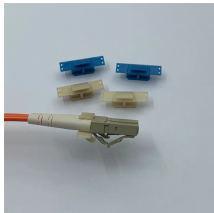

Use Splice Bar (P/N 34739-X01) with Standard Splice Kits (P/N 34738-X01) to create a more secure end-to-end connection between wire mesh cable tray sections. Splice Bars replace Standard Splices ...

This installation guide provides comprehensive instructions for the assembly, cutting, and installation of the Trough (P31) cable tray system.

Choose from our selection of cable tray connectors, including cable and hose trays, steel formable cable and hose trays, and more. Same and Next Day Delivery.

There are a large number of cable tray fittings that are made compatible with each type of tray. These fittings help in maintaining support of the cable tray system. Shop Graybar's collection of cable tray ...

Use Spring Splice Kit (P/N 34834-X01) to connect sections of wire mesh cable tray together end-to-end. Refer to table below for the number of splices required to form an end-to-end connection. Spring ...

Learn how to connect multiple sections of wire mesh baskets or cable trays efficiently. Tips, tools, and techniques from cable management experts at CMW.

Cable tray fitting accessories are used to connect different sections of cable trays together. They provide secure and reliable connections, ensuring the structural integrity of the cable tray system.