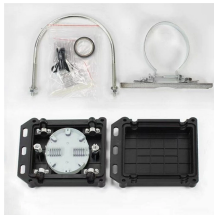

Cable tray can be placed on any slope

Cable tray can be placed on any slope

PHP's cable tray support system is engineered to sustain various sizes of cable runs on your rooftop. PHP is the leader in cable tray support systems.

Hubbell's NEXTFRAME® Ladder Tray is the effective and widely used cable runway that supports and delivers bundles of cable between cabinets, racks, and closets, along walls, and suspended from ...

Explore the essential cable tray support spacing requirements for safe and efficient installations. Learn NEC guidelines for perforated, ladder, and wire mesh trays.