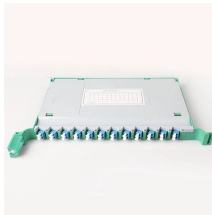

Cable tray cable fixing clamps

Cable tray cable fixing clamps

Cable tray clamps are used for connecting and grounding rigid conduit, IMC, or EMT to cable trays. They secure and bond metal conduit (rigid steel or aluminum, IMC and EMT) to the side rails of steel ...

Shop our Cable Tray Clamps collection. Zoro has low prices & fast shipping on millions of tools, parts and supplies for your business.

Under Desk Cable Management Tray No Drill, Metal Mesh Cable Management Under Desk with Clamp Mount, 2 Hole Cable Tray with Wire Management and Cord Organizer for Home Office Standing Desk

Searching for sturdy, reliable hold down clamps to organize and secure cable trays? This guide highlights top-rated clamps and clips that are well-suited for basket and wire mesh cable trays, ...

Cable Tray Ground Cl Installation 1/4 Inch Hex Wrench; Material Extruded Aluminum; Finish Tin Plated; Approval UL 467, CSA C22.2; Size 1-3/4 Inch W x 2 Inch H, Conductor Size #6 to 250 MCM, ...

Cable Tray Ground Clamp, 6 AWG - 250 MCM, Aluminum With Tin Plating, Stainless Steel Hardware, Suitable for Outdoor Applications With Flange In/Out Cable Tray Design

Provides a quick and heavy duty fixing for the cable tray and ensures 100% safety for the cables. Material: Zinc plated steel. Pack quantity: 1 kit with 50 clamps and screws. Advantage: Cable tray ...