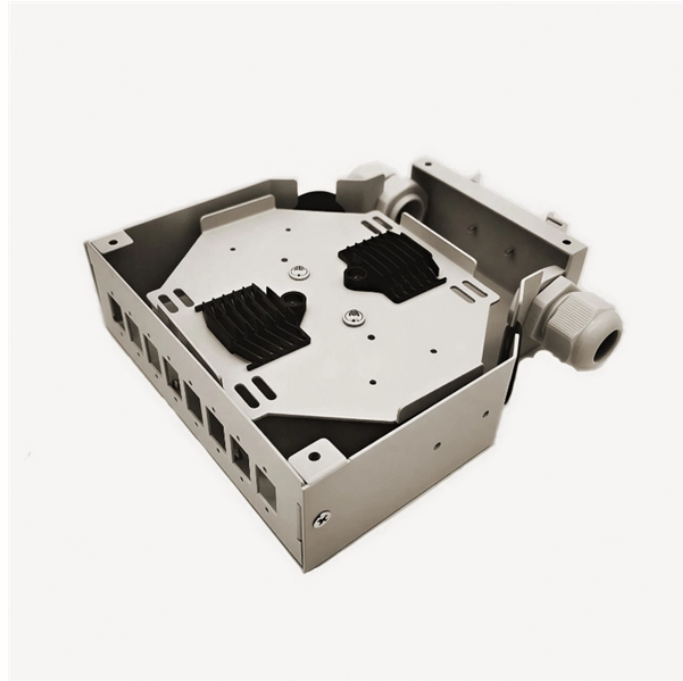

Cable tray bottom cable outlet price

Cable tray bottom cable outlet price

Chalfant Ladder Cable Tray Systems are ideal for indoor and outdoor cable management. They provide reliability, ease of installation, and cost savings both initially and long term. With multiple finishes ...

Get the best deals on cable tray when you shop the largest online selection at eBay . Free shipping on many items | Browse your favorite brands | affordable prices.

B-LINE 24ASB-12-120 SOLID BOTTOM CABLE TRAY
Manufacturer: B-Line Systems | Catalog # 24ASB-12-120 | Cooper Electric Part # 1759414
\$296.53 /ea ea

B-Line 148PSB-09-144 CABLE TRAY SOLID BOTTOM
SKU 1031533 MFGR # 148PSB-09-144 Call For Price

Cable Tray Price List - Free download as PDF File (.pdf) or read online for free.

WBT Performance Cable Tray, Shaped 4"X8"X118", Pregalvanized. Provides optimal support for high-performance data cable, up to and including fiber optic, Cat 5e, Cat 6, Cat 6A, and Cat 7.

From heavy power cable pathways on oil drilling platforms to data center cabling, explore Cablofil® Wire Mesh Cable Tray that's strong yet easy to install.

There are a large number of cable tray fittings that are made compatible with each type of tray. These fittings help in maintaining support of the cable tray system. Shop Graybar's collection of cable tray ...