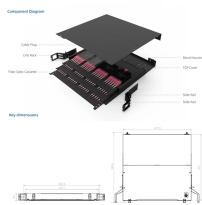

Atkore's US Tray was established in 2012, as an American manufacturer of made-to-order cable trays that are built per NEMA standards and certified by UL. We offer modern, innovative, and technically ...