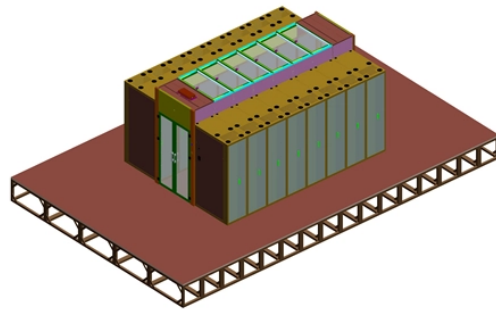

## Cable tray arc-shaped equipment

## Cable tray arc-shaped equipment

Our curved steel cable tray is independently designed and manufactured by our company in accordance with the NEMA VE1 standard, developed to meet market demands.

Choose from our selection of cable trays, including over 850 products in a wide range of styles and sizes. Same and Next Day Delivery.

Hubbell's NEXTFRAME® Ladder Tray is the effective and widely used cable runway that supports and delivers bundles of cable between cabinets, racks, and closets, along walls, and suspended from ...

ABB designs and manufactures cable tray systems, including perforated tray, cable ladder, channel tray and strut (metal framing), directly from production facilities in Canada and Saudi Arabia.

The Arc-Shaped Ladder Cable Tray features a curved trapezoidal frame structure composed of side beams and crossbars. This structure allows for smooth cornering during cabling, preventing cable ...