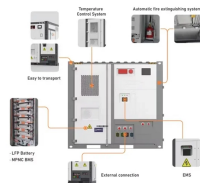

Everything you need to build a cable management system, including Cablofil wire mesh cable tray, ladder cable tray, prefab assemblies for brand circuit wiring, fasteners and accessories.

This cabinet offers an adjustable center shelf and cable management cut-outs, making it perfect for organizing printers, game consoles, or charging stations. The two doors provide hidden storage for ...