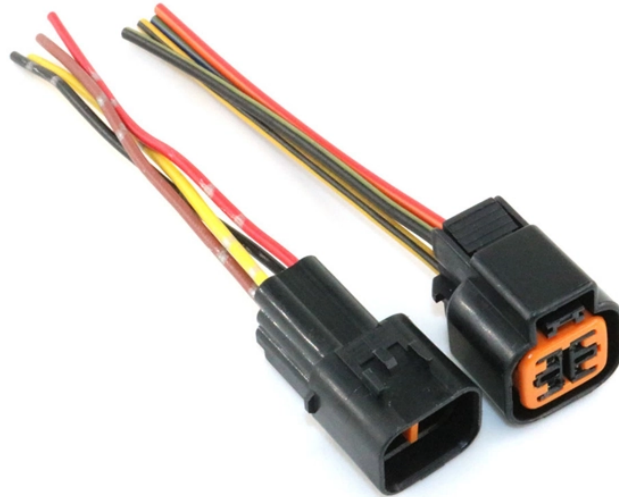

Cable tray accessories for Costa Rica and Zimbabwe

Cable tray accessories for Costa Rica and Zimbabwe

We have solutions for wire basket cable trays for under tables, elevated flooring systems, or set-ups for hanging trays. This is the place to find anything you need for the installation of your basket tray: ...

POWERTEL offers a wide range of Telecommunication Equipment and Accessories on existing and new networks. We are supplying Posts and Telecommunications Corporation's in the Southern African ...

We have solutions for wire basket cable trays for under tables, elevated flooring systems, or set-ups for hanging trays. This is the place to find anything you need ...

CABLE TRAY ACCESSORIES Items 1 - 12 of 17 Sort By: Position Sort By: Product Name Sort By: Price Sort By: CATEGORIA New Code: 486931 BTICINO CM943131 EAC KIT UNIONES CON ...

(In stock) Add to cart Add to wishlist SKU: FOCT1 Categories: Cabinet components, Cabinets, Networking Accessories Description Reviews (0)

Sort By : Latest In Stock CABLE TRAY JOINER 50 AMEEN \$ 4.62 In Stock TRUNKING 16 X 16 3MTR M147 SPLASH

Mantenga sus espacios libres de enredos con organizadores de cables: soportes, clips y canaletas. Encuéntrelos en EPA Costa Rica.