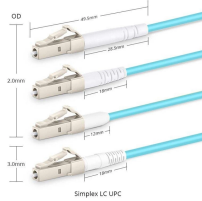

## Cable tray T-junction and four-junction

## Cable tray T-junction and four-junction

T& B® Cable Tray is taking cable above and beyond. Its design includes innovative splice components that can reduce the need for supports and brackets, enable fast, oneperson installation and lower ...