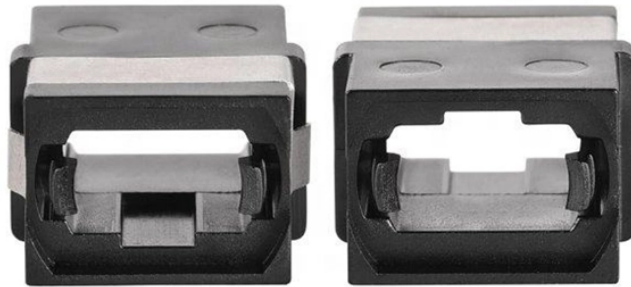

## Cable tray GP and GX

## Cable tray GP and GX

Tripp Lite's wire mesh Cable Tray System accommodates copper network cables, A/V cables and lightweight cables/cable bundles to reduce cable clutter in data centers, server rooms and other IT ...

Streamline cable management with our cable trays and fittings. Browse our selection for reliable, durable options tailored to your project requirements.

Refers to the approximate height of a cable tray used for specifying. Selecting a specific height will show cable trays with that height, as well as cable tray accessories compatible with that height.

The versatile OBO cable tray systems stand for efficiency, stability and safety. This applies to the screw-on variants as well as the cable trays with the innovative Magic plug connection.

Description GKS 60 GX = perforated cable tray system with 60 mm side height Magnetic shield insulation without cover 20 dB, with cover 50 dB.